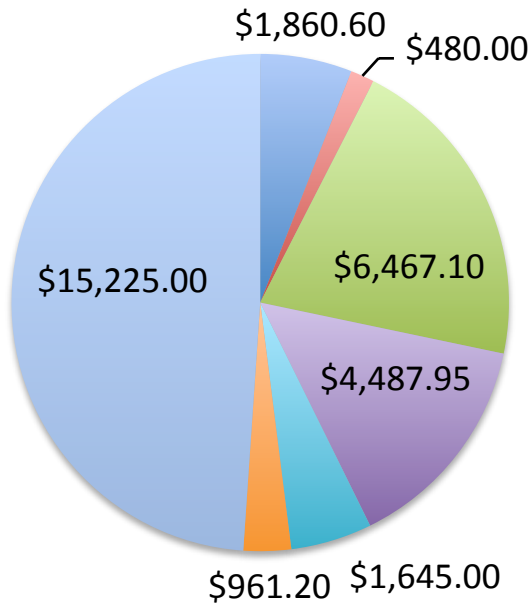

Revenue

All Fundraising

Gear Rental

Girls Program

Ice Events

Membership Dues

Sales - Clothing

Tournament Entry Fees